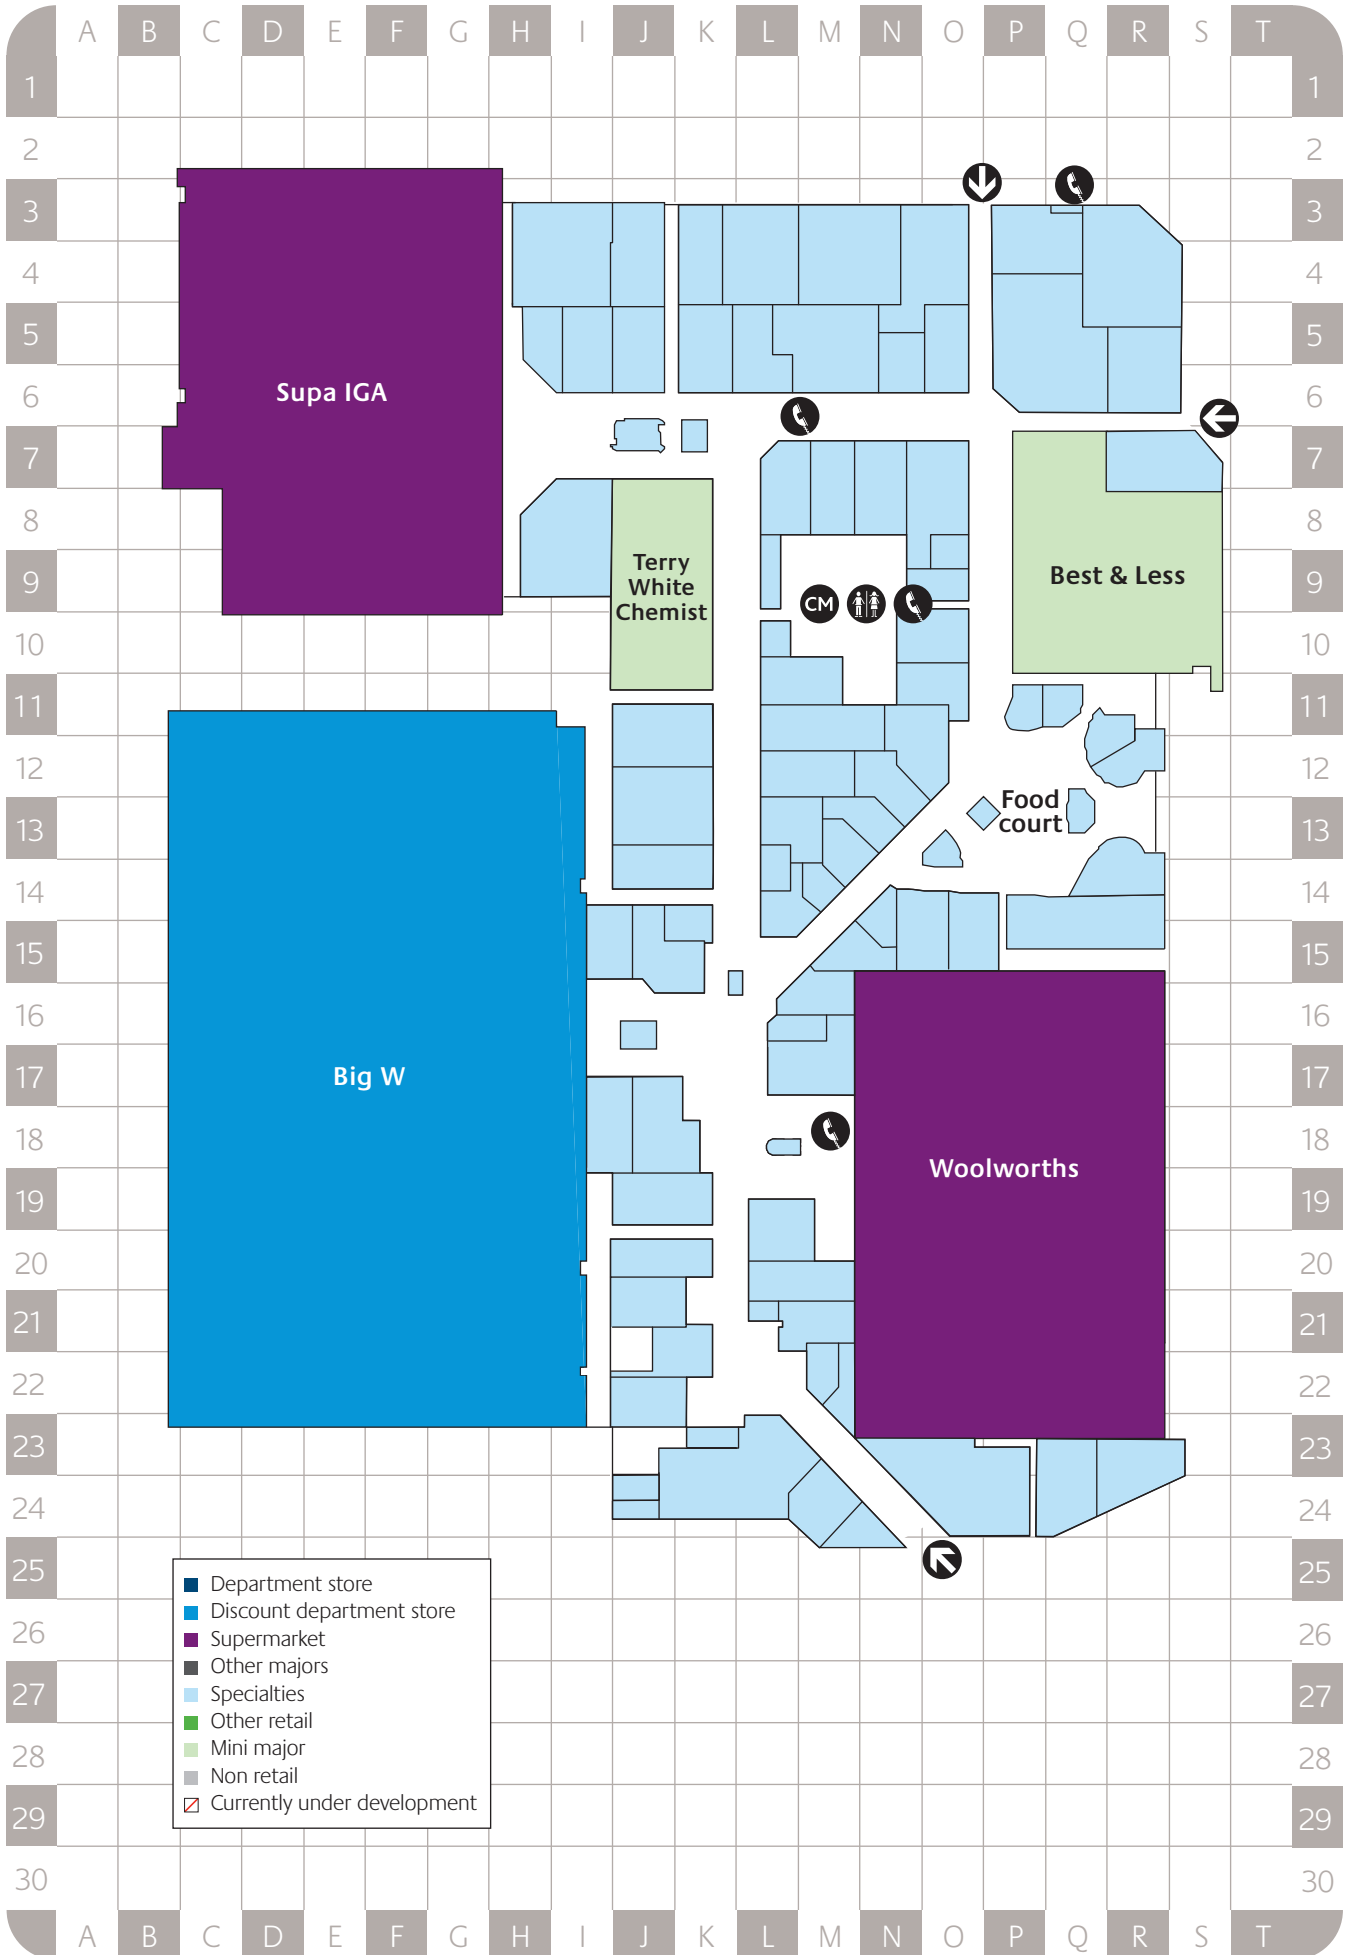

Clifford Gardens Shopping Centre

- Department store
- Discount department store
- Supermarket
- Other majors
- Specialties
- Other retail
- Mini major
- Non retail
- Currently under development